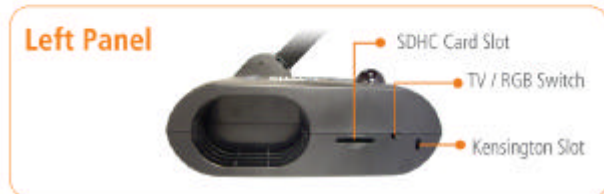

Connectivity

RGB I/O	1 In; 1 Out (15-Pins D-Sub, Pass Through)
Composite Video Output	Yes (NTSC or PAL) (with Composite/ RS-232 Y cable)
RS-232 Port	Yes (with Composite / RS-232 Y cable)
Mini USB 2.0 Port	Yes (PC Camera / Built-in Image Download)
USB OTG Port	Yes
Audio Input	MIC In (3.5mm Jack, Pink)
Audio Output	Audio Out (3.5mm Jack, Green)

Others

Dimension (W x H x D)	Operating: 200 x 525 x 380 mm Folded: 230 x 77 x 305 mm
Net Weight	2.5kg (5.5lbs)
Power Source	AC 100V~240V, 50/60 Hz
Power Consumption	16.8 Watt with LED lamp OFF 18.0 Watt with LED lamp ON <0.5 Watt in stand-by mode
Certifications	FCC, CE

Package Content

AVerVision F30 Unit	Composite / RS-232 Y Cable	User Manual CD
Remote Control with Batteries	Mini USB Cable	Quick Guide
RCA Cable	Power Adapter (12V, 2A)	Anti-Glare Sheet
RGB Cable	A+ Interactive Software CD	Warranty Card

Panel